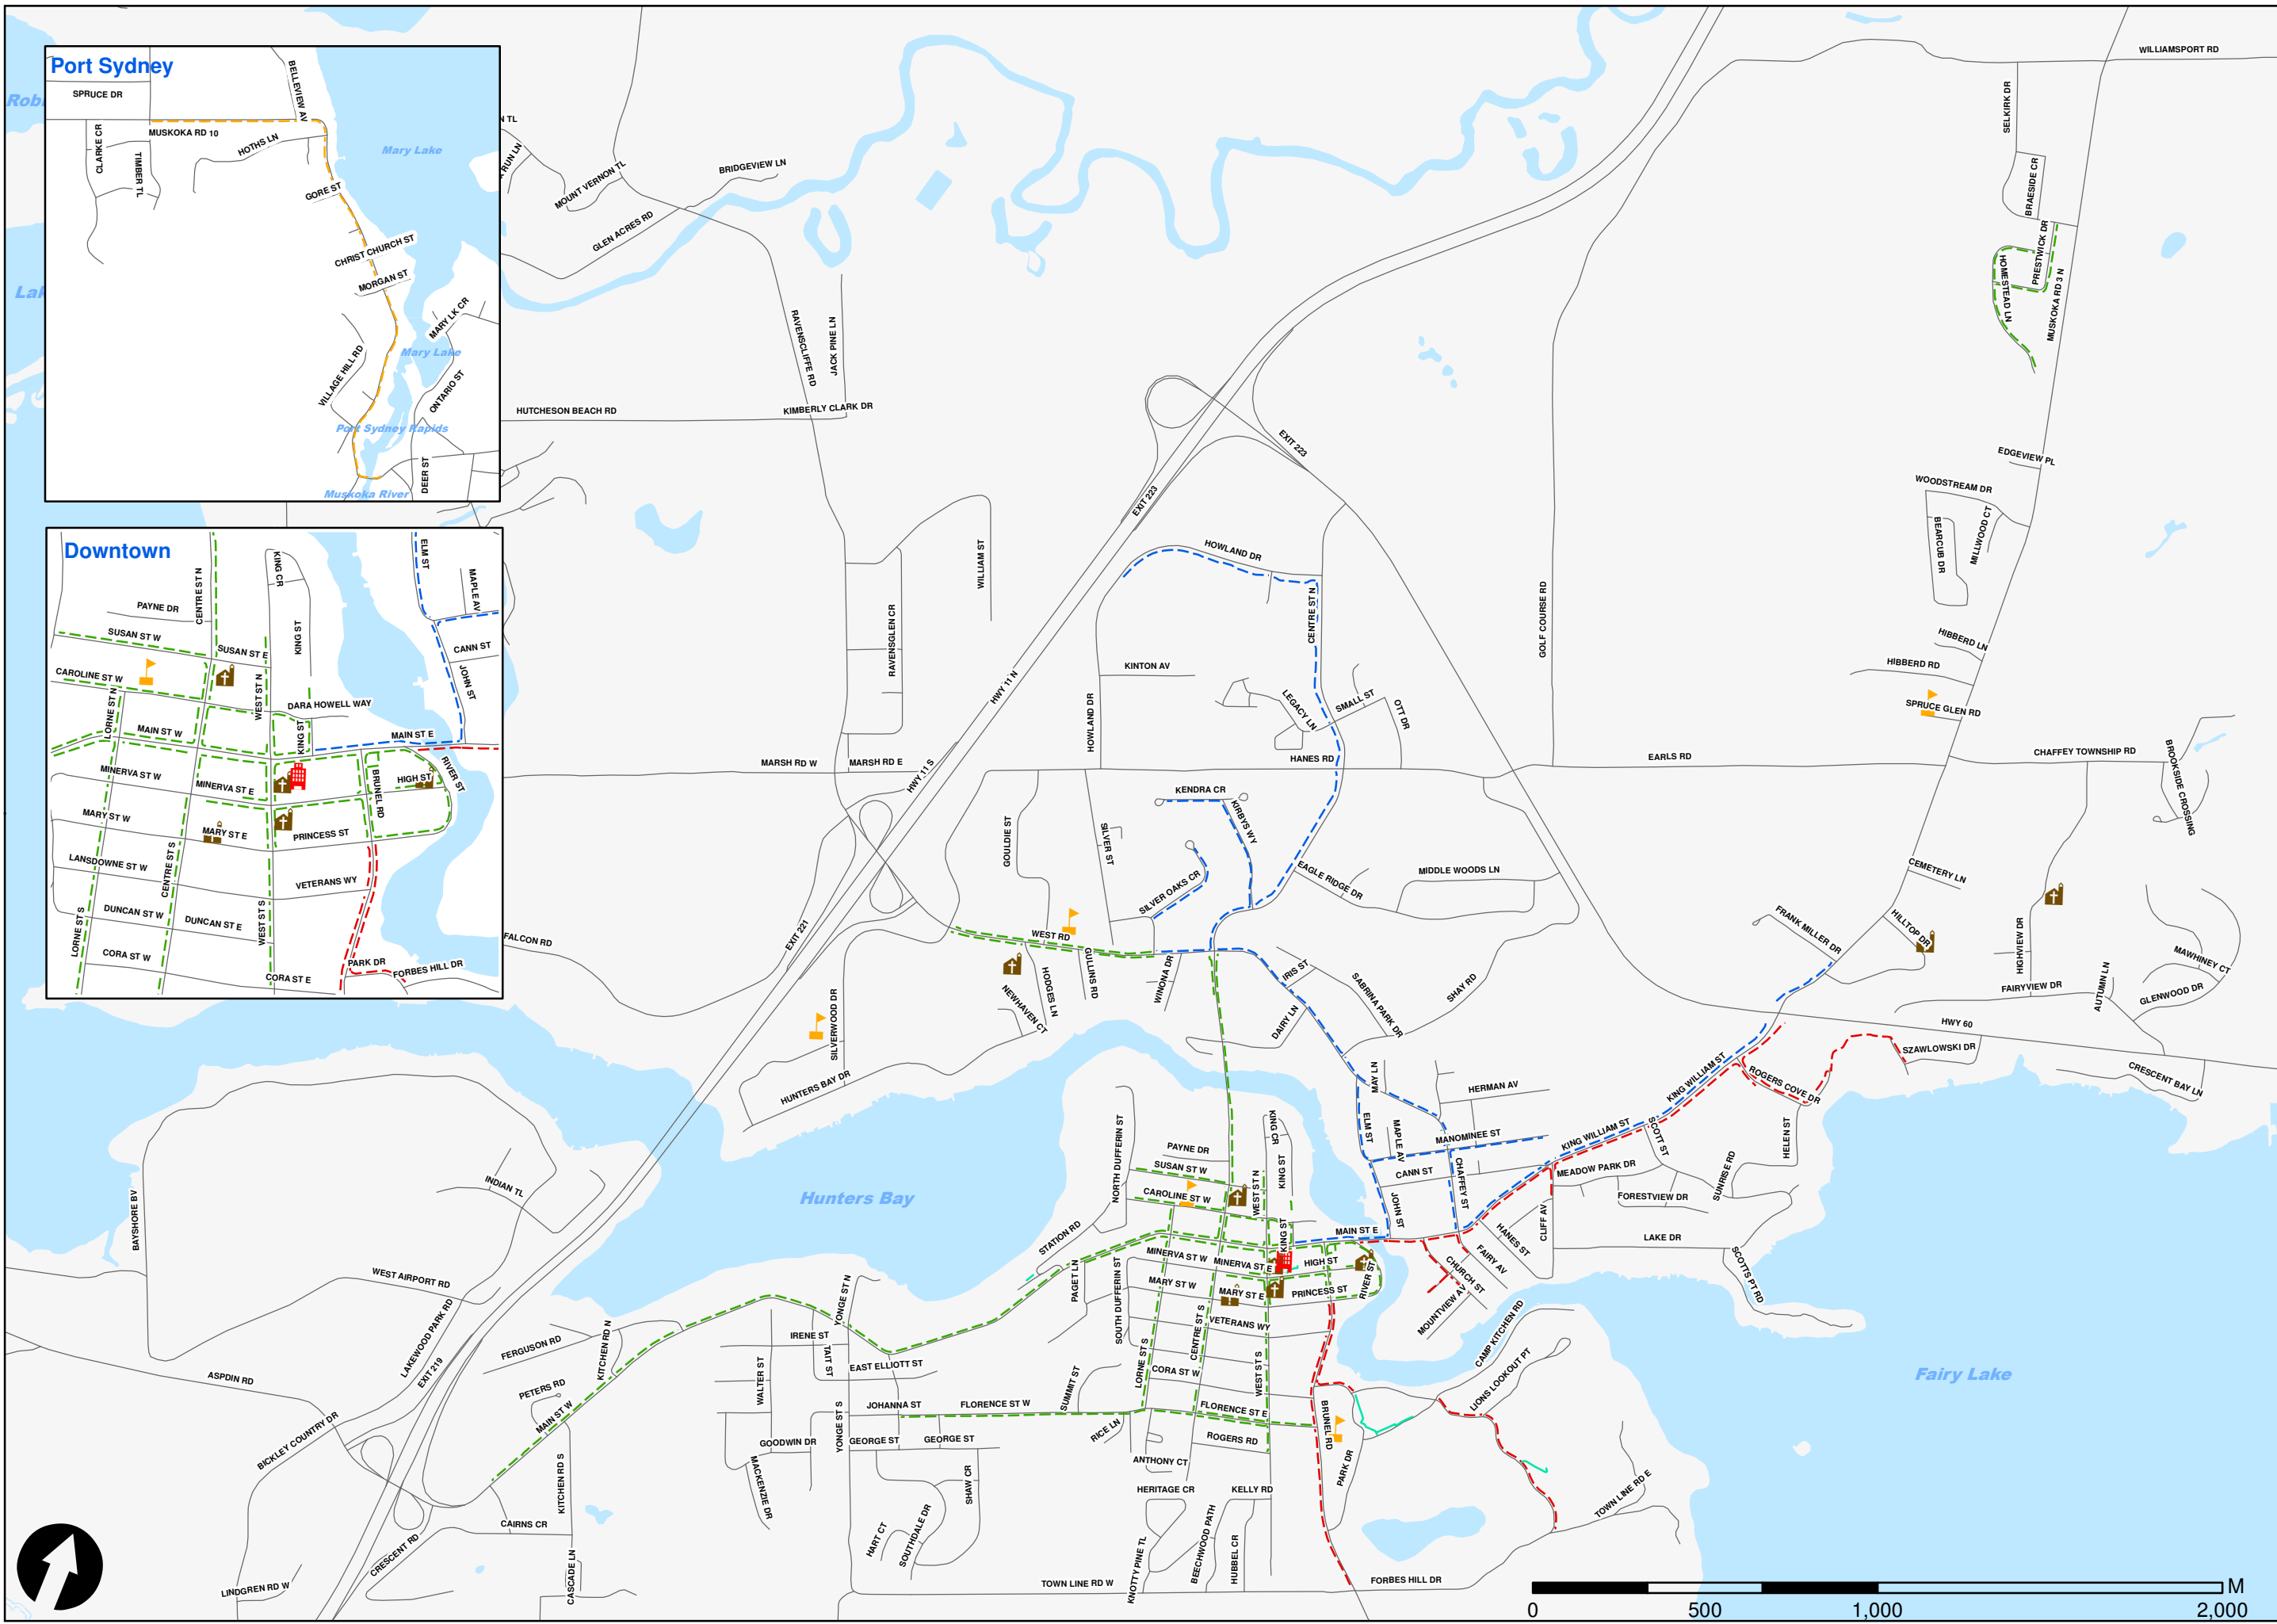

Sidewalk Plow Routes 2018-2019 Town of Huntsville

Legend

- Schools
- Churches
- Town Hall

Sidewalks

Route

- MUNICIPAL 1
- MUNICIPAL 2
- MUNICIPAL 3
- MUNICIPAL 4
- FACILITIES STAFF

UTM Zone 17 NAD 83