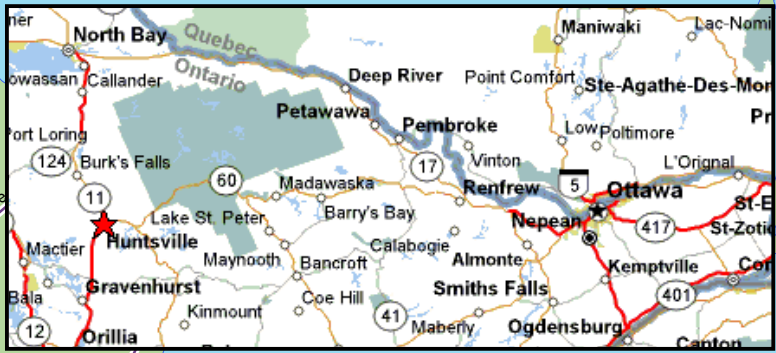

Town of Huntsville